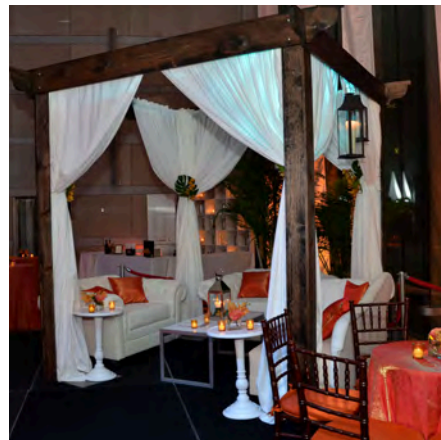

From concept to layout to execution, our team will work with you to ensure that all of the details are taken care.

Price Range 000.-000.