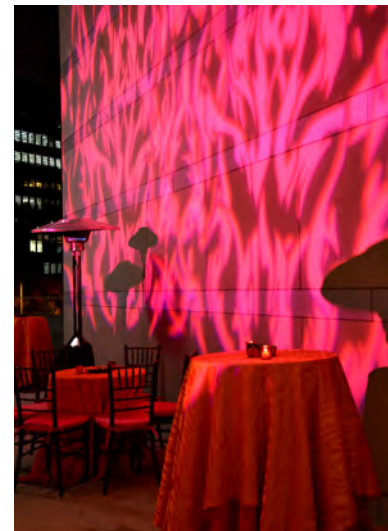

Pavilion with votive candles 00.00

Ellipses with 00.00

Kartell with 00.00

Avenue with 00.00

Dorado with 00.00

Sphere Trio 00.00

*Whether it's Pin Spot, Wall Wash, Gobos or Intelligent  
Lighting Adds Drama*