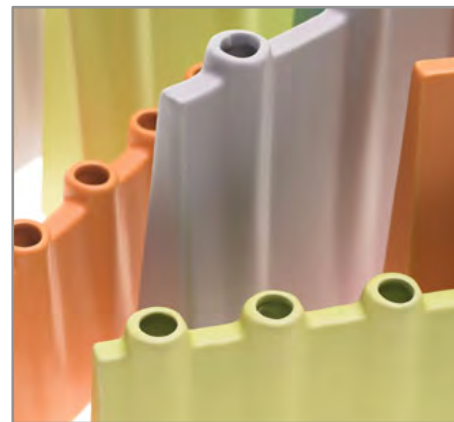

# The Perfect Fit...

ideal for a cocktail table, hightop or at the bar

Bloom with 00.00

Itsey Bitsey with 00.00

Jambi with 00.00

Clear Cube with Daffodils 00.00

Guru with 00.00

Bottleneck with Sunflower 00.00