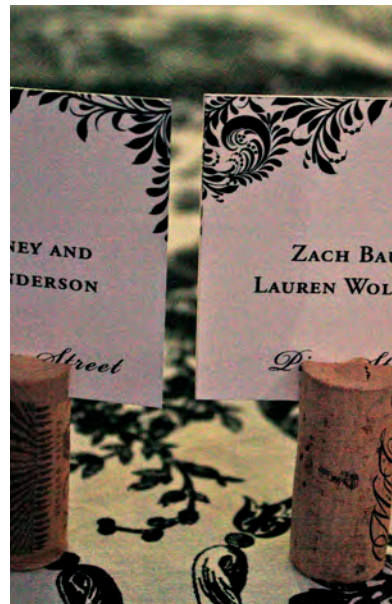

Please... Have a Seat