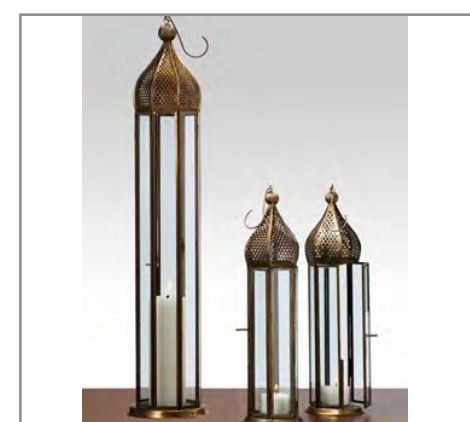

Enhance the Experience...

Coffee Lantern with Candle \$10-14

Metal Lantern with Candle \$7-30

Antique Lantern with Candle \$7-10

Bronze Lantern with Candle \$10-14

Cube  
00.00

Glass Footed Bowl \$6

Glass Rec Dish  
00.00