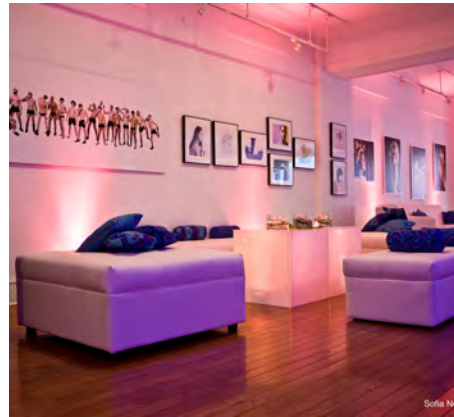

Transforming any space to add a unique and stylish touch.

Price Range 000.-000.