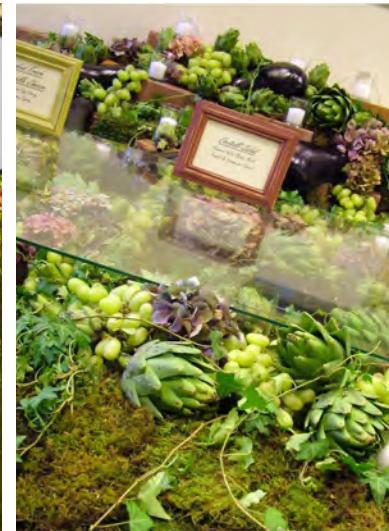

### **Sprouting from the table!**

Use the Yum Yum Tree for Place Cards, Buffet, Candy Station or Guest Tables.

Includes table, linen, & floral (GIVE RANGE OF PRICE)

*Under Glass*

Price Range 225.-475.

*Bring your event to the next level with our enticing collection of furniture.*